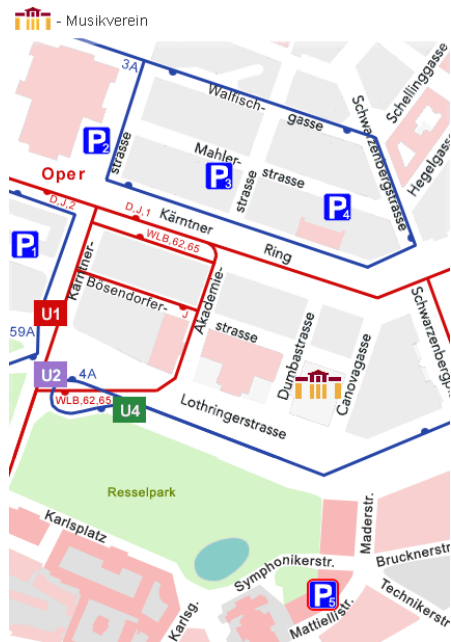

## Your **Service Info** about the Musikverein

Gesellschaft der Musikfreunde in Wien

Bösendorferstraße 12

1010 Wien

Tel.: +43 1 505 81 90

Fax.: +43 1 505 81 90 94

Infoline: +43 1 505 13 63

Internet: [www.musikverein.at](http://www.musikverein.at)

The Musikverein can be reached using the following public transport options:

Subway trains: U1, U2, U4 to Karlsplatz station  
Trams: Services 1, D, J to Kärntner Ring stop,  
Services 2, 62, 65 to Opernring stop,  
Service 71 to Schwarzenbergplatz final stop  
Bus: Services 59A, 3A to Kärntner Ring stop,  
Service 4A to Karlsplatz stop  
Vienna local train (Badner Bahn) to Kärntner Ring  
final stop

P1: Garage Opernringhof, AVIS Car Hire, Elisabethstraße 2-6

P2: Kärntnerstraße Underground Garage, Kärntner Straße 51/ next to the Vienna State Opera

P3: Kärntnerring Garage, ÖPARK Garage Services, Mahlerstraße 8

P4: Palais Corso Garage, BIP Garagengesellschaft, Mahlerstraße 12

P5: Karlsplatz Garage, ÖPARK Garage Services, Mattiellistraße 2-4

Street Parking:

Please note that the entire First District and all bordering districts are short-stay parking areas, to which the following rules apply: